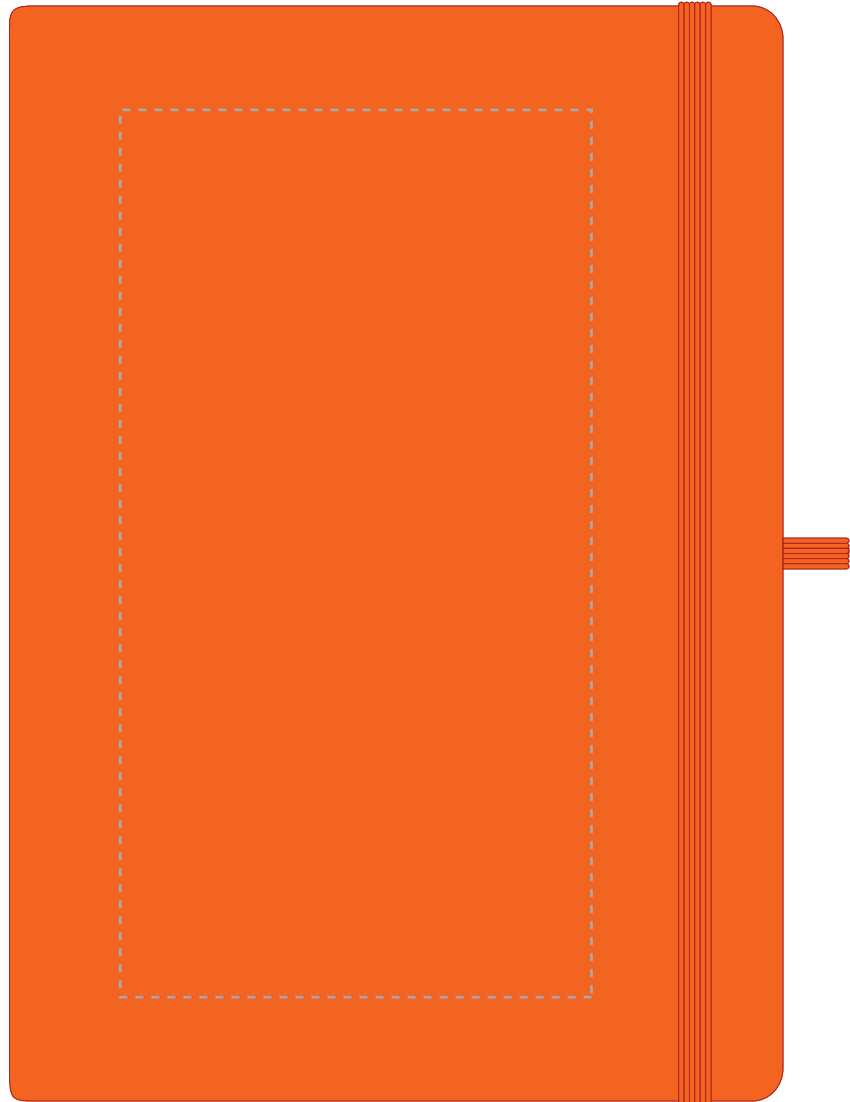

Your Ref:	Quantity:	Product Code: QS0344
Our Ref:	Version: 1	Product Colour: AMBER

PRINTING CONCERNS:

We stock this item in the following colours

**PANTONE REFERENCE(S)**

● Debossing/ Foil blocking

Due to the nature of the product the print position may vary by 2 - 3 mm

ARTWORK SCALE 50%

Product Image for visualisation
- colours may vary

- CENTRED TO PRINT AREA
- CENTRED TO NOTEBOOK

The dashed line is to demonstrate print area and will not appear on your printed item

PLEASE NOTE: